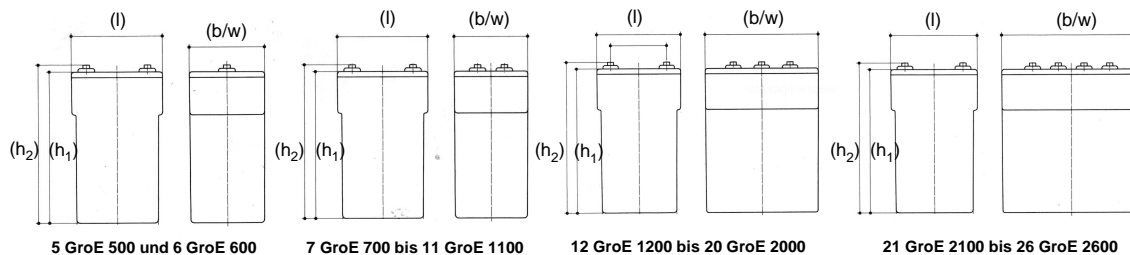

* The above mentioned height can differ depending on the used vent(s)

** Acid density $d_N = 1,22$ kg/l

Container, terminal and torque

Container:
SAN (Styrolacrylnitril)

20 Nm