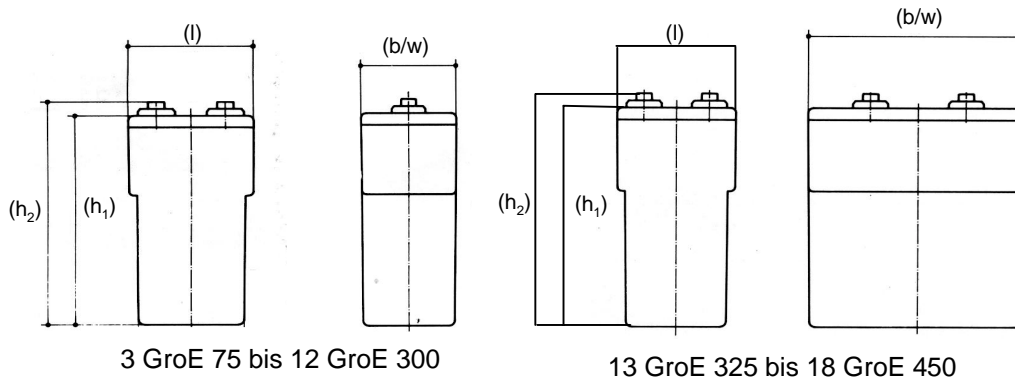

* The above mentioned height can differ depending on the used vent(s)

** Acid density $d_N = 1,22 \text{ kg/l}$